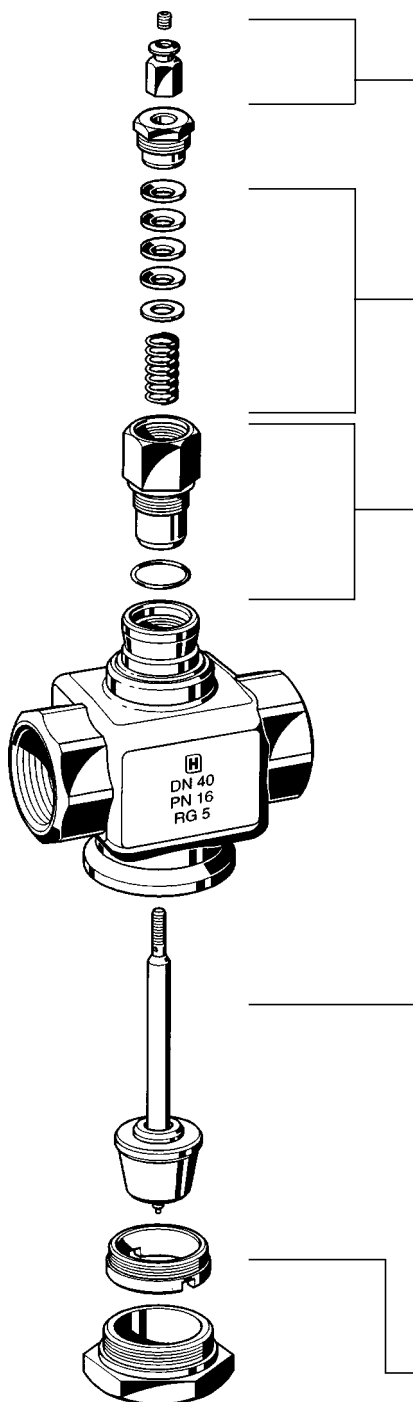

Spare Parts Index

Linear Actuators

Linear Valves

Rotary Valves and Actuators

Direct Coupled Actuators

V 5011 R/S 2-Way Large Linear Valve PN 16

Spare Parts

Description	Valve size	Order-Number
Stem button assy (10 units)	DN 15-50	K43175080001
Packing kit	DN 15-32	0901786
	40 and 50	0901787
Packing nut	DN 15-32	0901788
	40 and 50	0901789

Description	Valve size	Order-Number V 5011 R	Order-Number V 5011 S
Plug assembly (valve stem, plug and locking nut)	kvs 0.63	0901746	0901845
	kvs 1.0	0901747	0901846
	kvs 1.6	0901748	0901847
	kvs 2.5	0901749	0901848
	kvs 4.0	0901750	0901849
	kvs 6.3	0901751	0901850
	kvs 10.0	0901752	0901851
	kvs 16.0	0901753	0901852
	kvs 25.0	0901754	0901853
	kvs 40.0	0901755	0901854
	Seat ring	kvs 0.63-1.0	0901790
kvs 1.6-4.0		0901791	0901791
kvs 6.3		0901792	0901792
kvs 10.0		0901793	0901793
kvs 16.0		0901794	0901794
kvs 25.0		0901795	0901795
kvs 40.0		0901796	0901796

V 5049 A/B 2-Way Large Linear Valve PN 16/25/40

Spare Parts

Description	Valve size	Order-Number
Stem button assy (10 units)	DN 15-65	K43175080004
	DN 80-150	K43175080005
Packing nut	DN 15-65	S43297006001
	DN 80-150	S43297992001
Packing kit	DN 15-65 (Ø 10 mm)	R43176755004
	DN 80-150 (Ø 16 mm)	R43176755005
Body gasket (10 units)	DN 15-32	K43188174001
	DN 40-65	K43188174002
	DN 80-100	K43188174003
	DN 125 and 150	K43188174004
Plug assembly (valve stem, plug, body gasket, rivet or locking nut)	kvs 0.25	K297345
	kvs 0.40	K297347
	kvs 0.63	K295916
	kvs 1.0	K299117
	kvs 1.6	K299121
	kvs 2.5	K299125
	kvs 4.0	K298770
	kvs 6.3	K298780
	kvs 10	K298787
	kvs 16	K298797
	kvs 25	K43298806001
	kvs 40	K43298817001
	kvs 63	K43298824001
	kvs 100	K43298836001
	kvs 160	K43298851001
	kvs 250	K43299007001
	kvs 360	K4329902000
Seat ring	kvs 0.25-1.6	S43297097001
	kvs 2.5-10	S43161408001
	kvs 16	S43297101001
	kvs 25	S43297103001
	kvs 40	S43296983001
	kvs 63	S43297102001
	kvs 100 and 160	S43161910001
	kvs 250 and 360	S43297991001