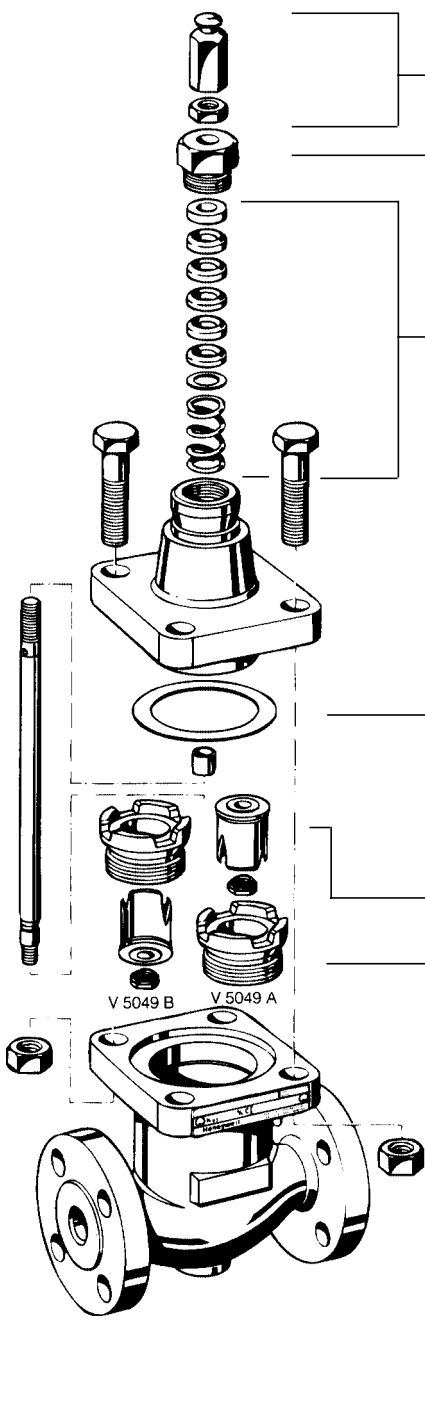

Spare Parts Index

Linear Actuators

Linear Valves

Rotary Valves and Actuators

Direct Coupled Actuators

V 5011 R/S 2-Way Large Linear Valve PN 16

Spare Parts

Description	Valve size	Order-Number
Stem button assy (10 units)	DN 15-50	K43175080001
Packing kit	DN 15-32	0901786
	40 and 50	0901787
Packing nut	DN 15-32	0901788
	40 and 50	0901789

Description	Valve size	Order-Number V 5011 R	Order-Number V 5011 S
Plug assembly (valve stem, plug and locking nut)	kvs 0.63	0901746	0901845
	kvs 1.0	0901747	0901846
	kvs 1.6	0901748	0901847
	kvs 2.5	0901749	0901848
	kvs 4.0	0901750	0901849
	kvs 6.3	0901751	0901850
	kvs 10.0	0901752	0901851
	kvs 16.0	0901753	0901852
	kvs 25.0	0901754	0901853
	kvs 40.0	0901755	0901854
	Seat ring	kvs 0.63-1.0	0901790
kvs 1.6-4.0		0901791	0901791
kvs 6.3		0901792	0901792
kvs 10.0		0901793	0901793
kvs 16.0		0901794	0901794
kvs 25.0		0901795	0901795
kvs 40.0		0901796	0901796

V 5049 A/B 2-Way Large Linear Valve PN 16/25/40

Spare Parts

Description	Valve size	Order-Number
Stem button assy (10 units)	DN 15-65	K43175080004
	DN 80-150	K43175080005
Packing nut	DN 15-65	S43297006001
	DN 80-150	S43297992001
Packing kit	DN 15-65 (Ø 10 mm)	R43176755004
	DN 80-150 (Ø 16 mm)	R43176755005
Body gasket (10 units)	DN 15-32	K43188174001
	DN 40-65	K43188174002
	DN 80-100	K43188174003
	DN 125 and 150	K43188174004
Plug assembly (valve stem, plug, body gasket, rivet or locking nut)	kvs 0.25	K297345
	kvs 0.40	K297347
	kvs 0.63	K295916
	kvs 1.0	K299117
	kvs 1.6	K299121
	kvs 2.5	K299125
	kvs 4.0	K298770
	kvs 6.3	K298780
	kvs 10	K298787
	kvs 16	K298797
	kvs 25	K43298806001
	kvs 40	K43298817001
	kvs 63	K43298824001
	kvs 100	K43298836001
	kvs 160	K43298851001
	kvs 250	K43299007001
	kvs 360	K4329902000
Seat ring	kvs 0.25-1.6	S43297097001
	kvs 2.5-10	S43161408001
	kvs 16	S43297101001
	kvs 25	S43297103001
	kvs 40	S43296983001
	kvs 63	S43297102001
	kvs 100 and 160	S43161910001
	kvs 250 and 360	S43297991001